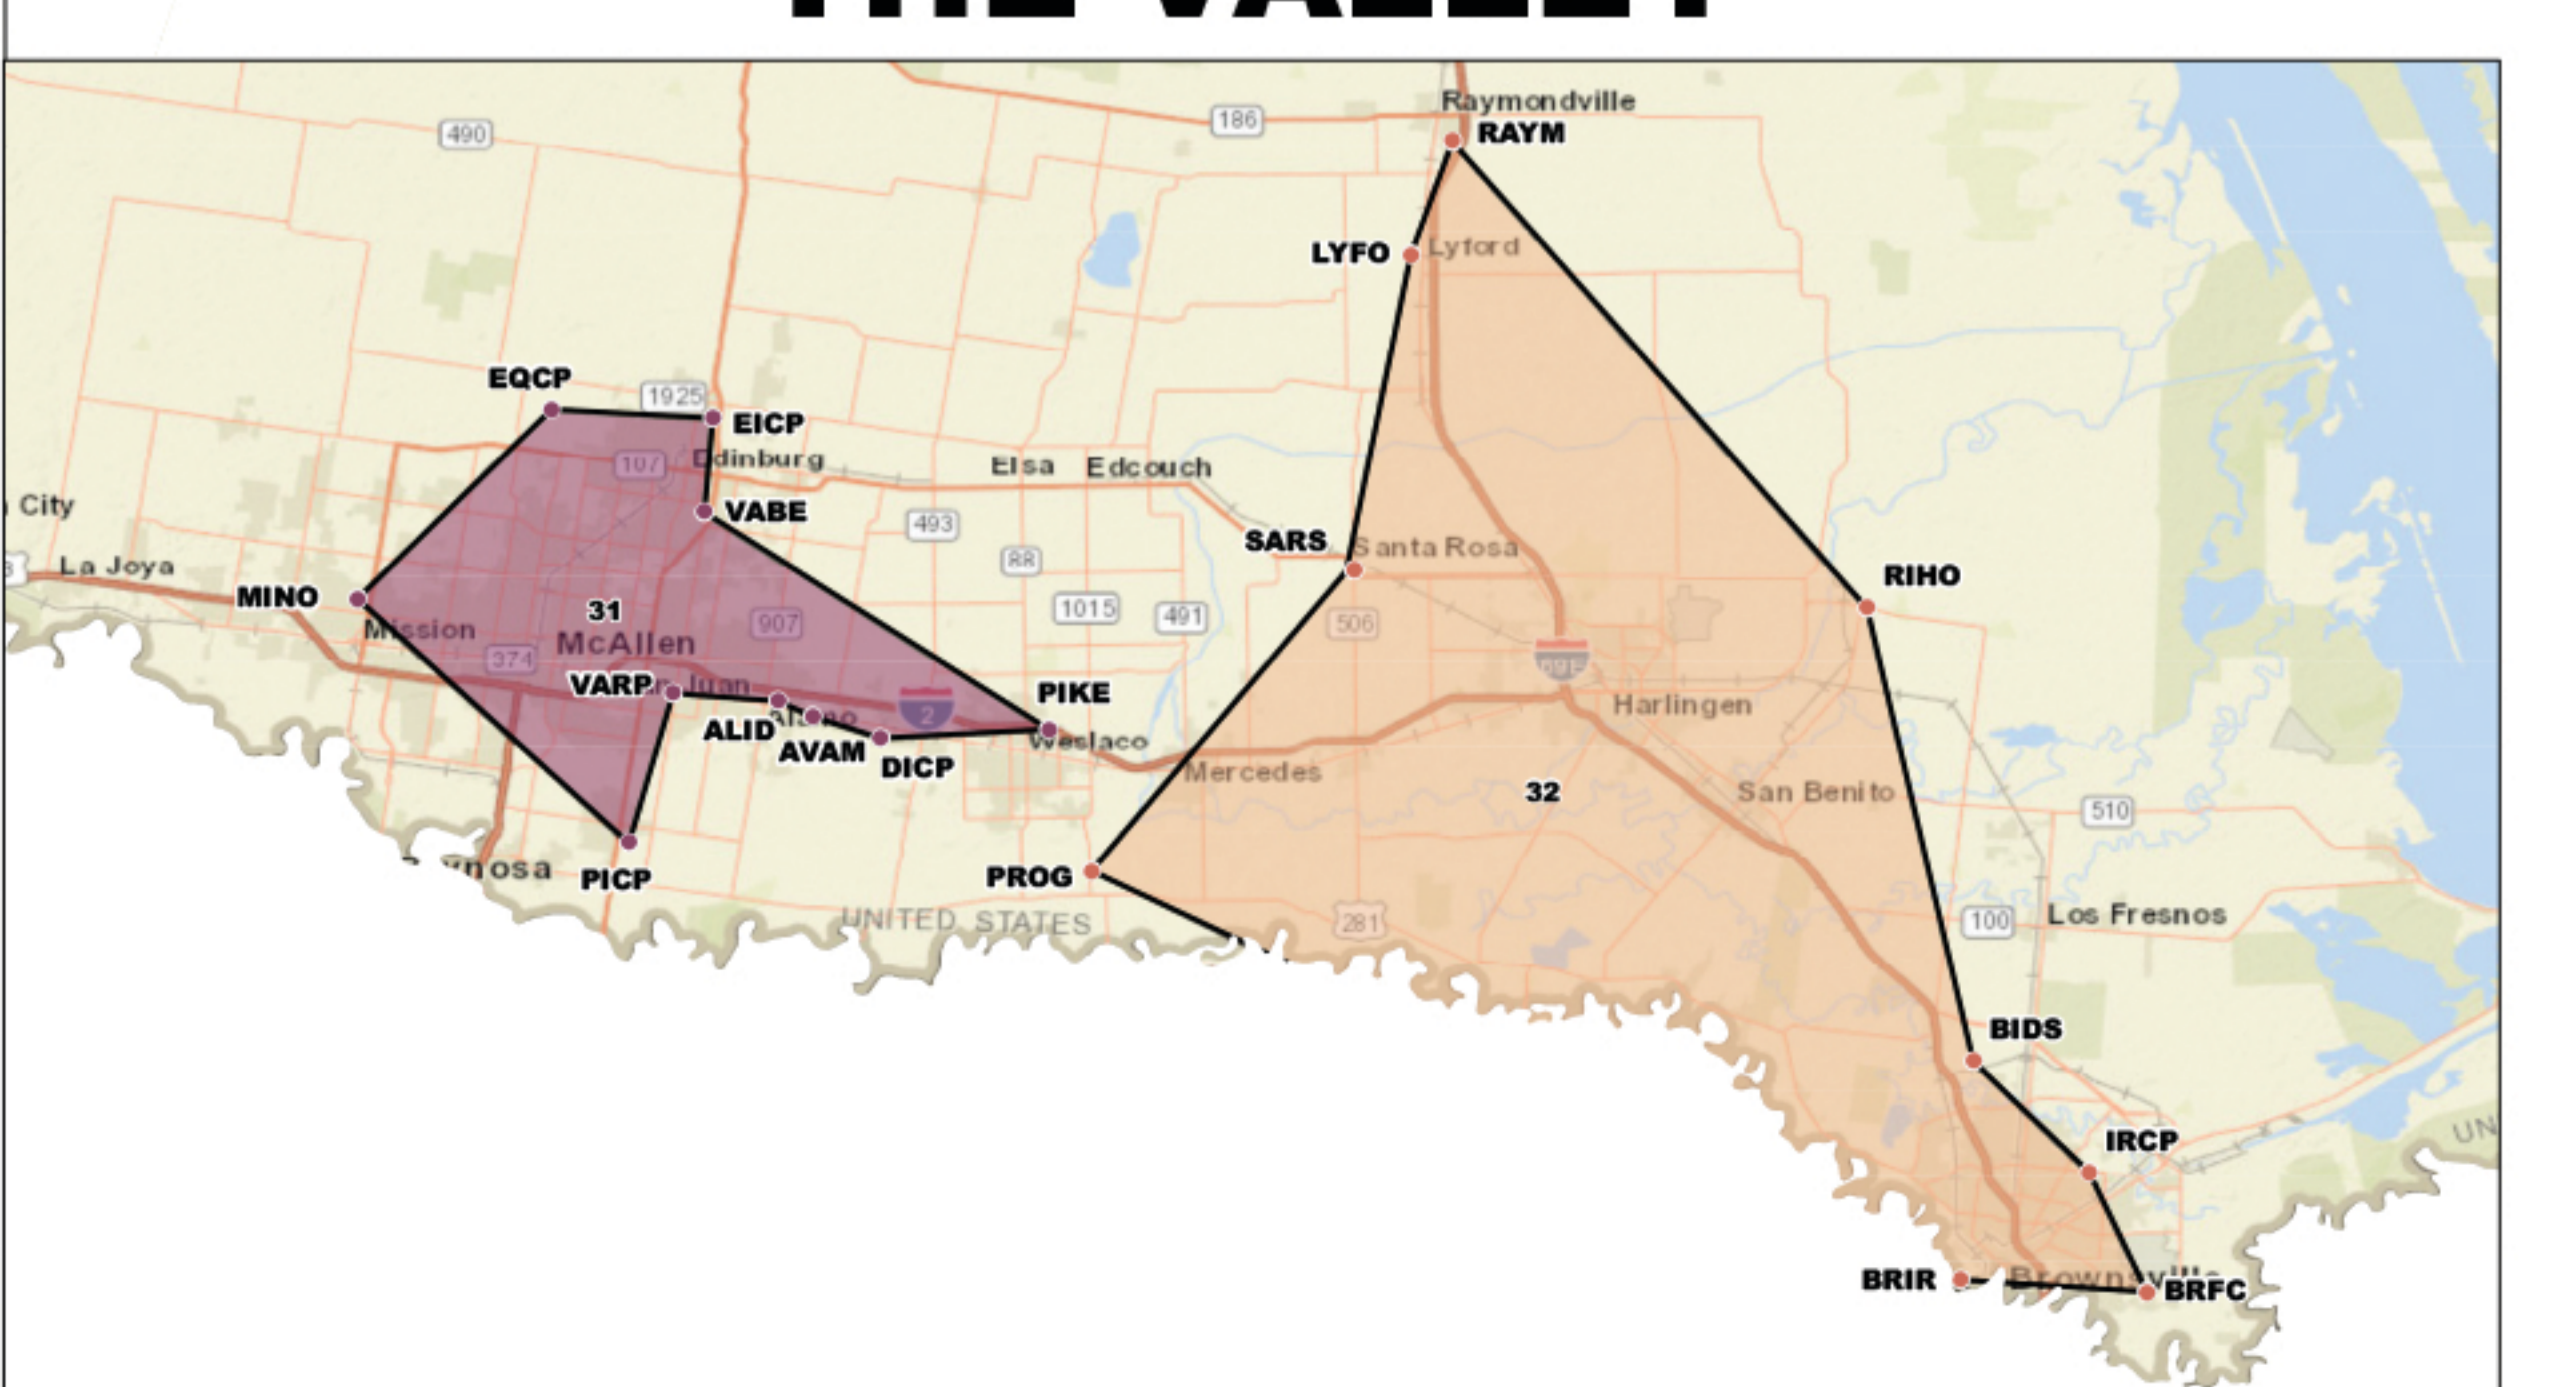

THE VALLEY

Mapping and GIS Services provided by:

QUIDDITY ENGINEERING

www.quiddity.com

Disclaimer: This product is offered for informational purposes and may not be prepared for or be suitable for legal, engineering, or surveying purposes. It does not represent an on-the-ground survey and represents only the approximate relative location of property, governmental and/or political boundaries or related facilities to said boundary. No express warranties are made by Quiddity Engineering concerning the accuracy, completeness, reliability, or usability of the information included within this exhibit.

UIL

1701 Manor Road
Austin, Texas 78722
512-471-5883
www.uil-texas.org