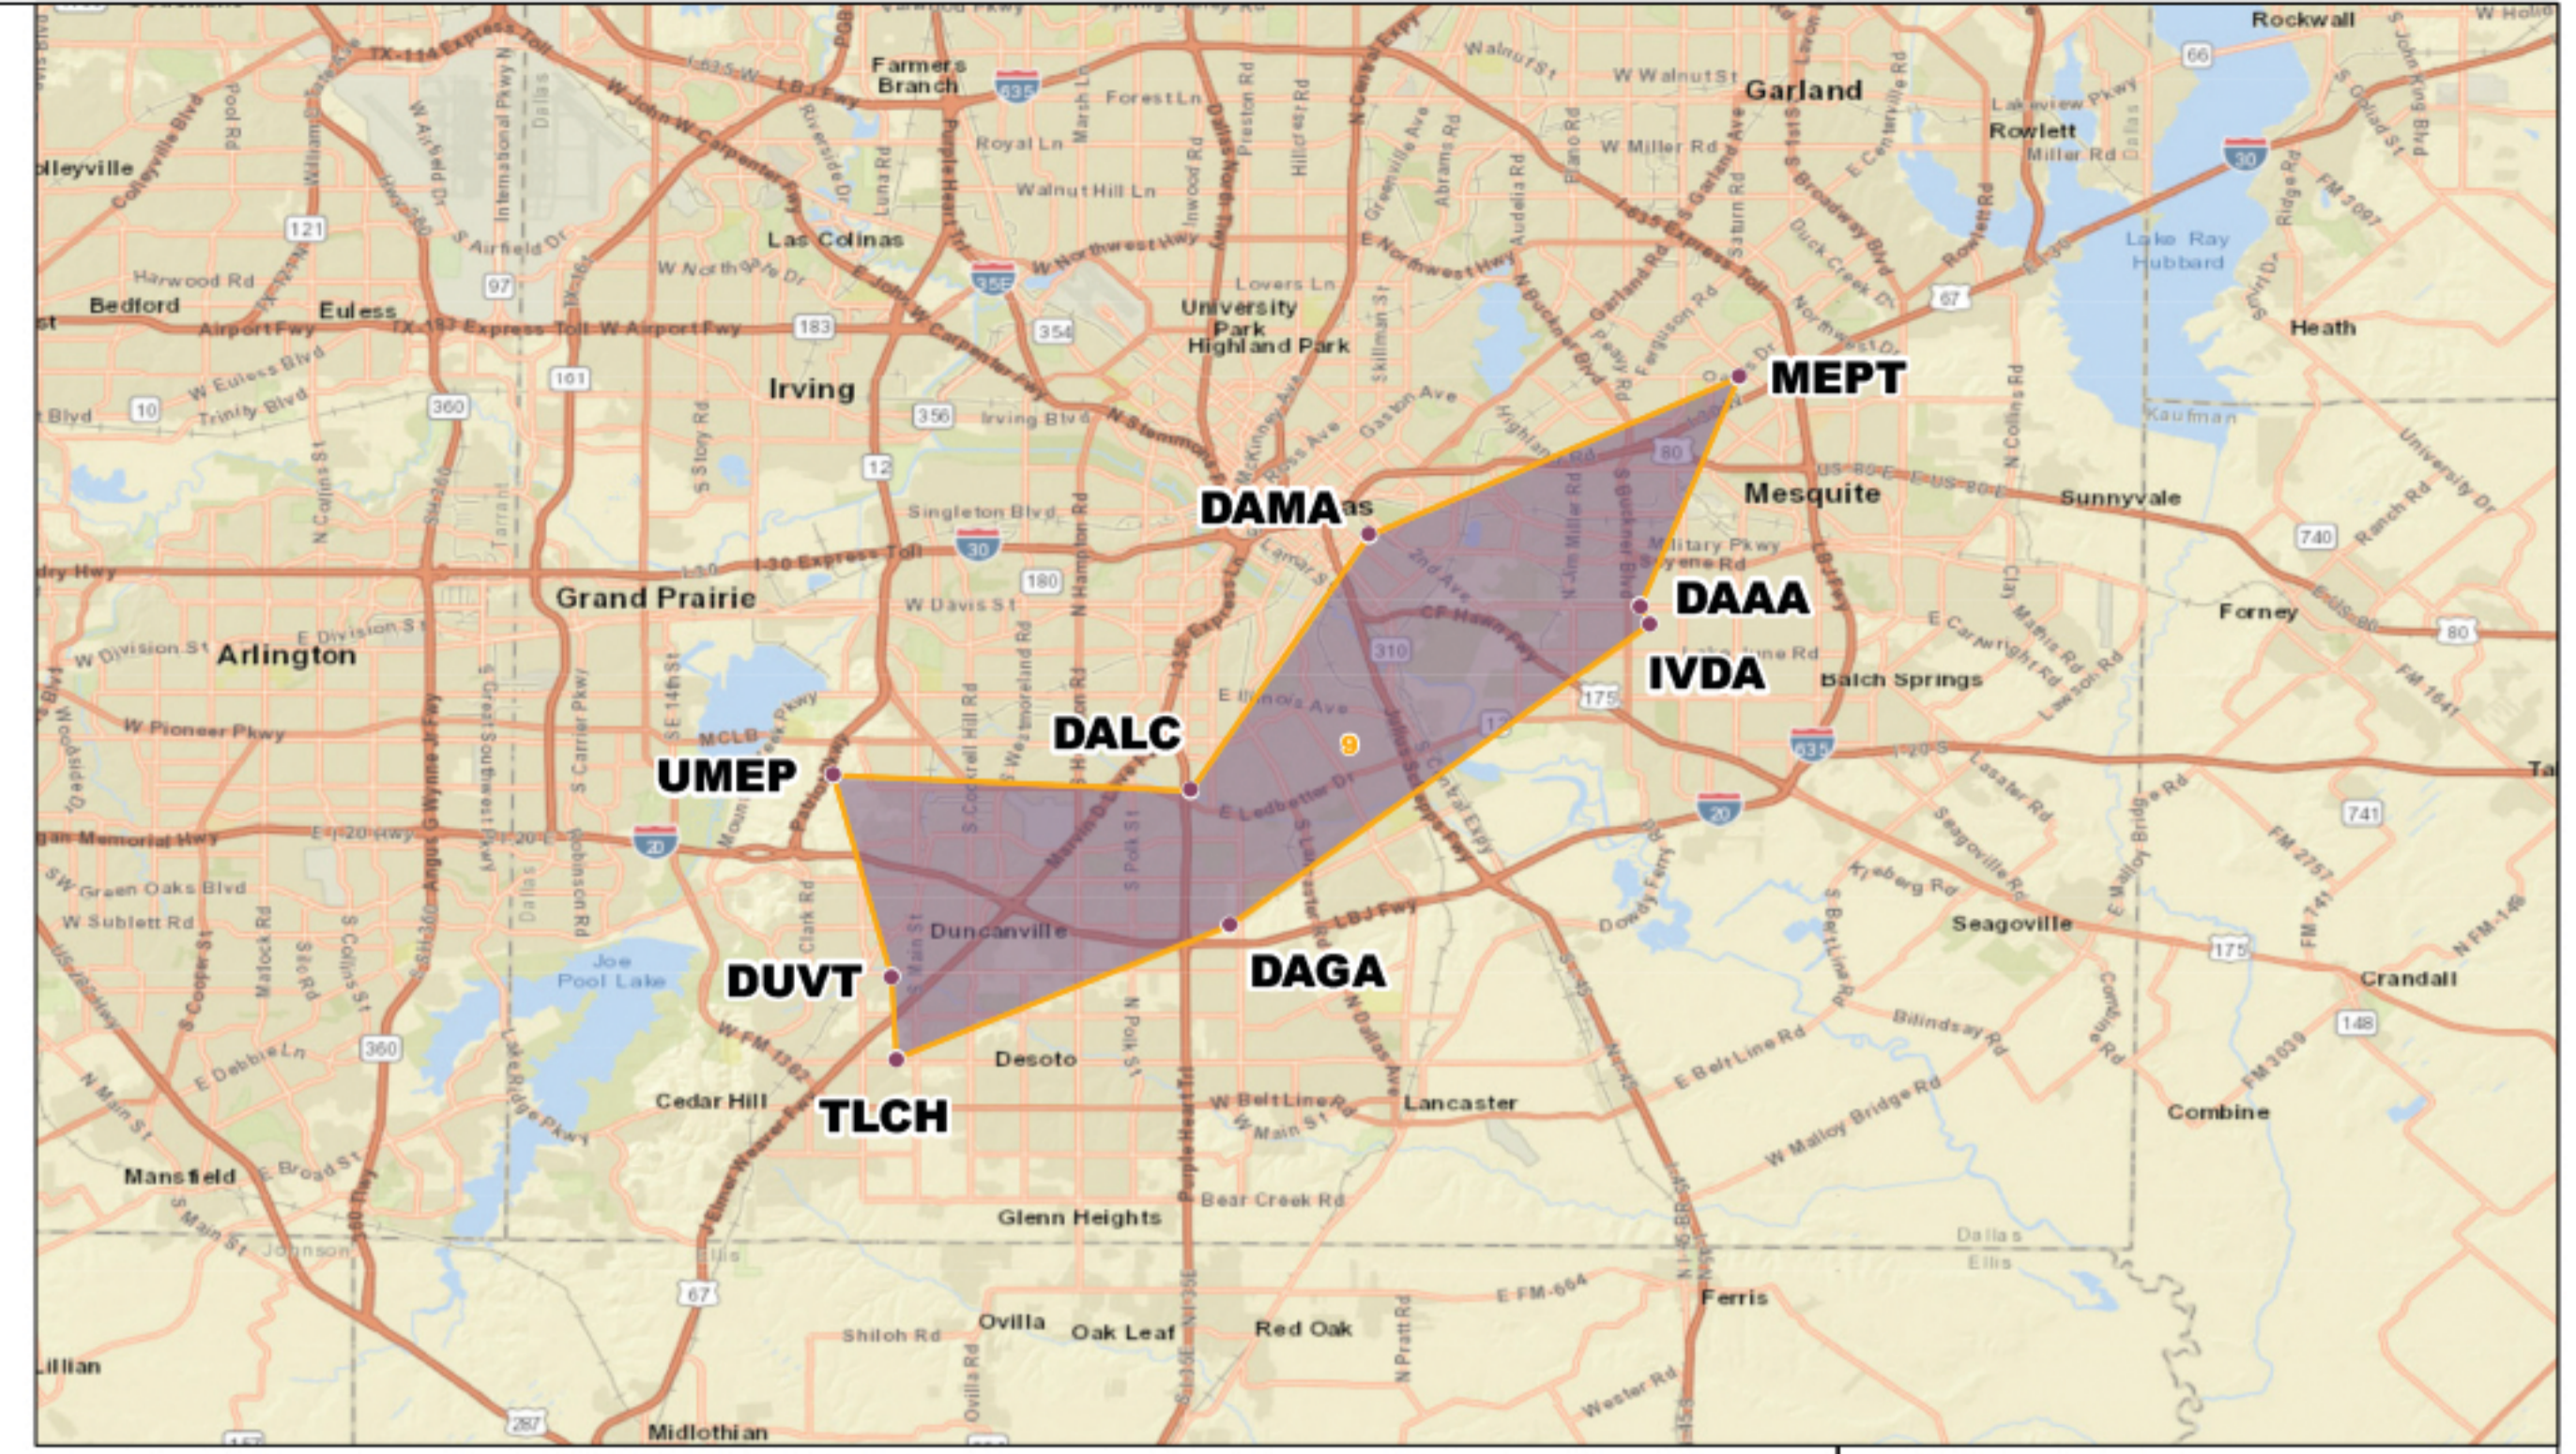

2026-27 - 3A BASKETBALL

DFW

- Legend**
- Schools
- Region 1**
- District 1
 - District 2
 - District 3
 - District 4
 - District 5
 - District 6
 - District 7
 - District 8
- Region 2**
- District 9
 - District 10
 - District 11
 - District 12
 - District 13
 - District 14
 - District 15
 - District 16
- Region 3**
- District 17
 - District 18
 - District 19
 - District 20
 - District 21
 - District 22
 - District 23
 - District 24
- Region 4**
- District 25
 - District 26
 - District 27
 - District 28
 - District 29
 - District 30
 - District 31
 - District 32

DIST	SCHOOL	DIST	SCHOOL	DIST	SCHOOL	DIST	SCHOOL
1	AMARILLO	17	AMARILLO	31	AMARILLO	1	AMARILLO
2	AMARILLO	18	AMARILLO	32	AMARILLO	2	AMARILLO
3	AMARILLO	19	AMARILLO	33	AMARILLO	3	AMARILLO
4	AMARILLO	20	AMARILLO	34	AMARILLO	4	AMARILLO
5	AMARILLO	21	AMARILLO	35	AMARILLO	5	AMARILLO
6	AMARILLO	22	AMARILLO	36	AMARILLO	6	AMARILLO
7	AMARILLO	23	AMARILLO	37	AMARILLO	7	AMARILLO
8	AMARILLO	24	AMARILLO	38	AMARILLO	8	AMARILLO
9	AMARILLO	25	AMARILLO	39	AMARILLO	9	AMARILLO
10	AMARILLO	26	AMARILLO	40	AMARILLO	10	AMARILLO
11	AMARILLO	27	AMARILLO	41	AMARILLO	11	AMARILLO
12	AMARILLO	28	AMARILLO	42	AMARILLO	12	AMARILLO
13	AMARILLO	29	AMARILLO	43	AMARILLO	13	AMARILLO
14	AMARILLO	30	AMARILLO	44	AMARILLO	14	AMARILLO
15	AMARILLO	31	AMARILLO	45	AMARILLO	15	AMARILLO
16	AMARILLO	32	AMARILLO	46	AMARILLO	16	AMARILLO